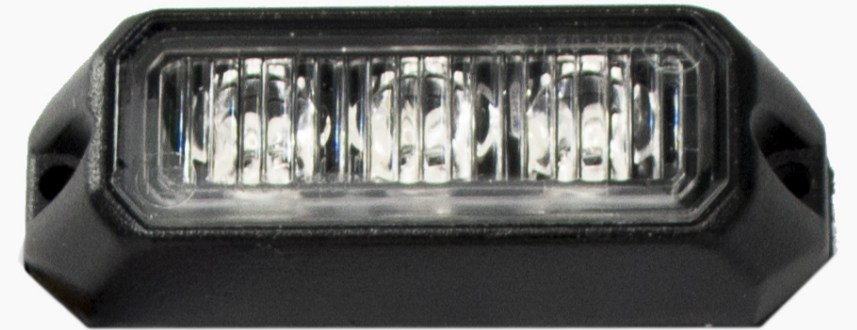

**SKU # RS-A3069SM3-A**

**Part # 1004239**

Description

3-LED Amber IP68 Surface Mount Strobe

**Categories** Agricultural, Strobe Lighting Kits, Strobe Lighting Kits

**Sub-Categories**

Surface Mount LED Strobe Marker Lights, Surface Mount Marker Lights, Marker Lights

**Lumens**

**Beam**

**Pattern**

**Product Information**

Surface Mount, Quality Throughout • Compact surface mount directional LED strobes for municipal, emergency, or law enforcement vehicles • Available with three, four, or six 1W high power LEDs • Available in white or amber • 11 strobe patterns for multipurpose use • IP68 rated for marine use • Small black housings allow for discreet application • Perfect for marked or unmarked police cars, ambulances, fire trucks, rescue vehicles, patrol boats, tow trucks, snow plows, or tractors • 1 Year Warranty